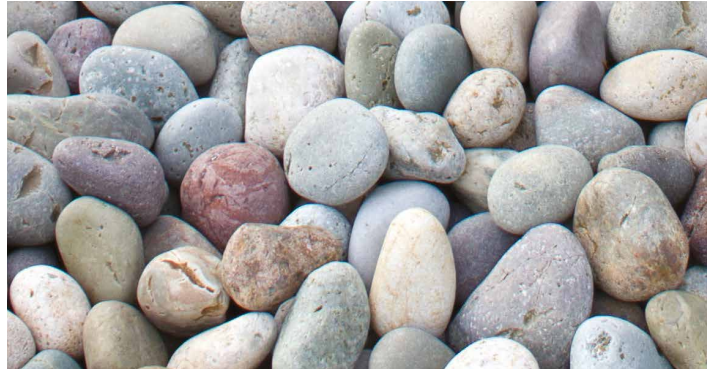

## Stunning stones and pebbles for your landscape project

**Four Seasons 20-30mm K14**  
Cooler toned round and weathered stones

**Four Seasons 30-60mm K15**  
Cooler toned round and weathered stones

**Morning Mist 20-30mm K11**  
Cooler tones with rounded edges and a weathered texture

**Morning Mist 30-60mm K12**  
Cooler tones with rounded edges and a weathered texture

**Bluestone Hues 10-20mm K09**  
*Darker toned flat stones with rounded edges*

**Bluestone Hues 20-60mm K10**  
*Darker toned flat stones with rounded edges*

**Cloudy White 10-20mm K07**  
*Warm toned multi-faced and textured river stones*

**Cloudy White 20-60mm K08**  
*Warm toned multi-faced and textured river stones*

**Rainbow Sandstones 20-50mm K17**  
*Minimum order one crate (approx. 1.2 tonnes)*  
*Sculpted smooth faces with subtle coloured patterns*

**Rainbow Sandstones 20-75mm K22**  
*Sculpted smooth faces with subtle coloured patterns*

**Rainbow Sandstones 50-75mm K18**  
*Minimum order one crate (approx. 1.2 tonnes)*  
*Sculpted smooth faces with subtle coloured patterns*